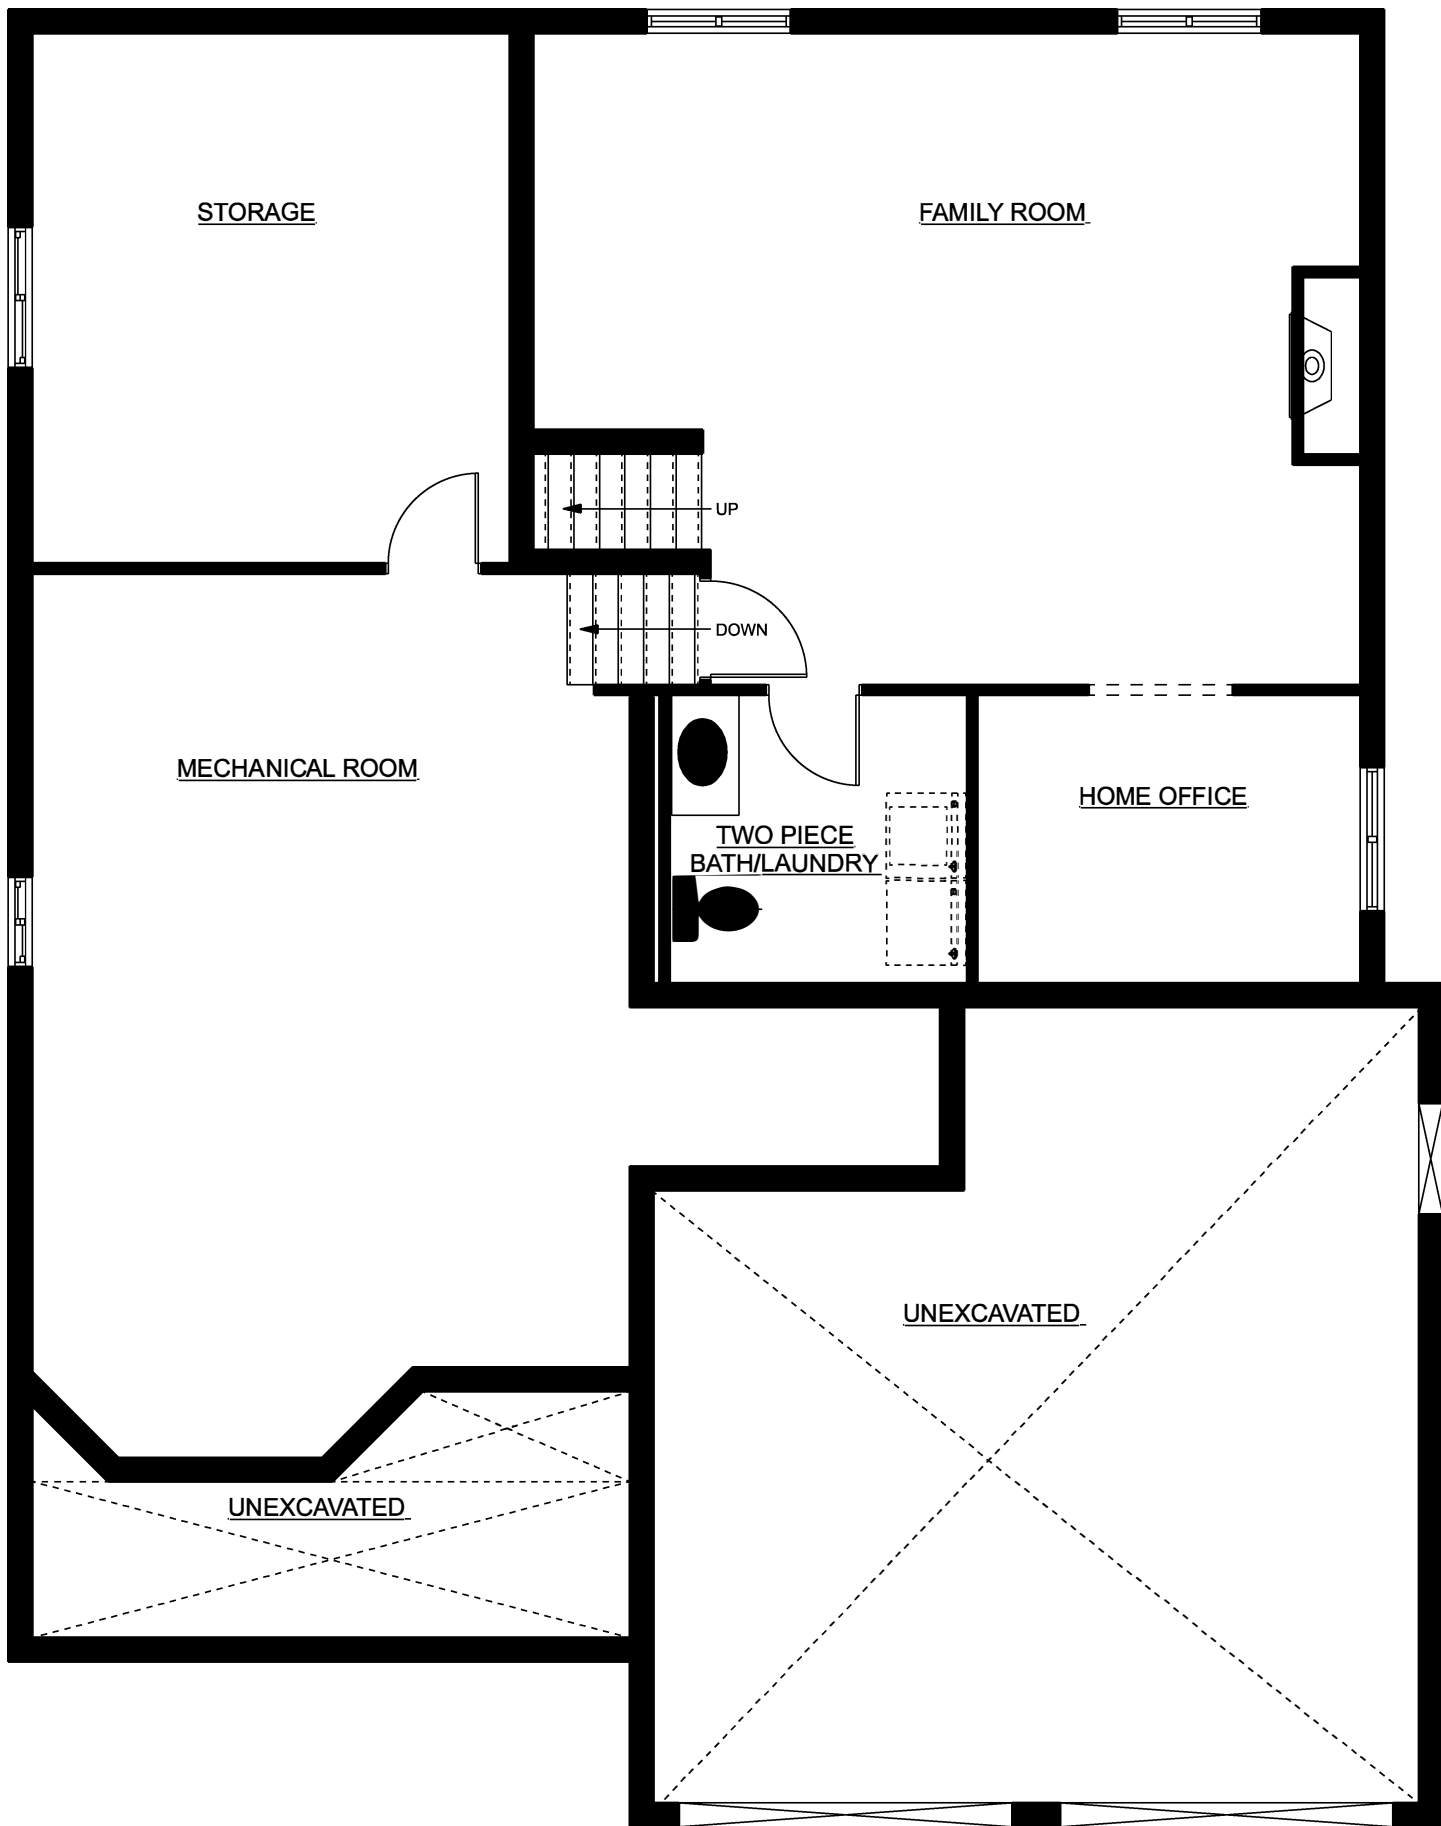

MAIN & SECOND FLOOR PLANS

1,284 SQ. FT. (LIVING AREA)

UPPER LEVEL FLOOR PLAN

242 SQ. FT.

**LOWER LEVEL & BASEMENT
FLOOR PLANS**

1,274 SQ. FT. (LIVING SPACE)