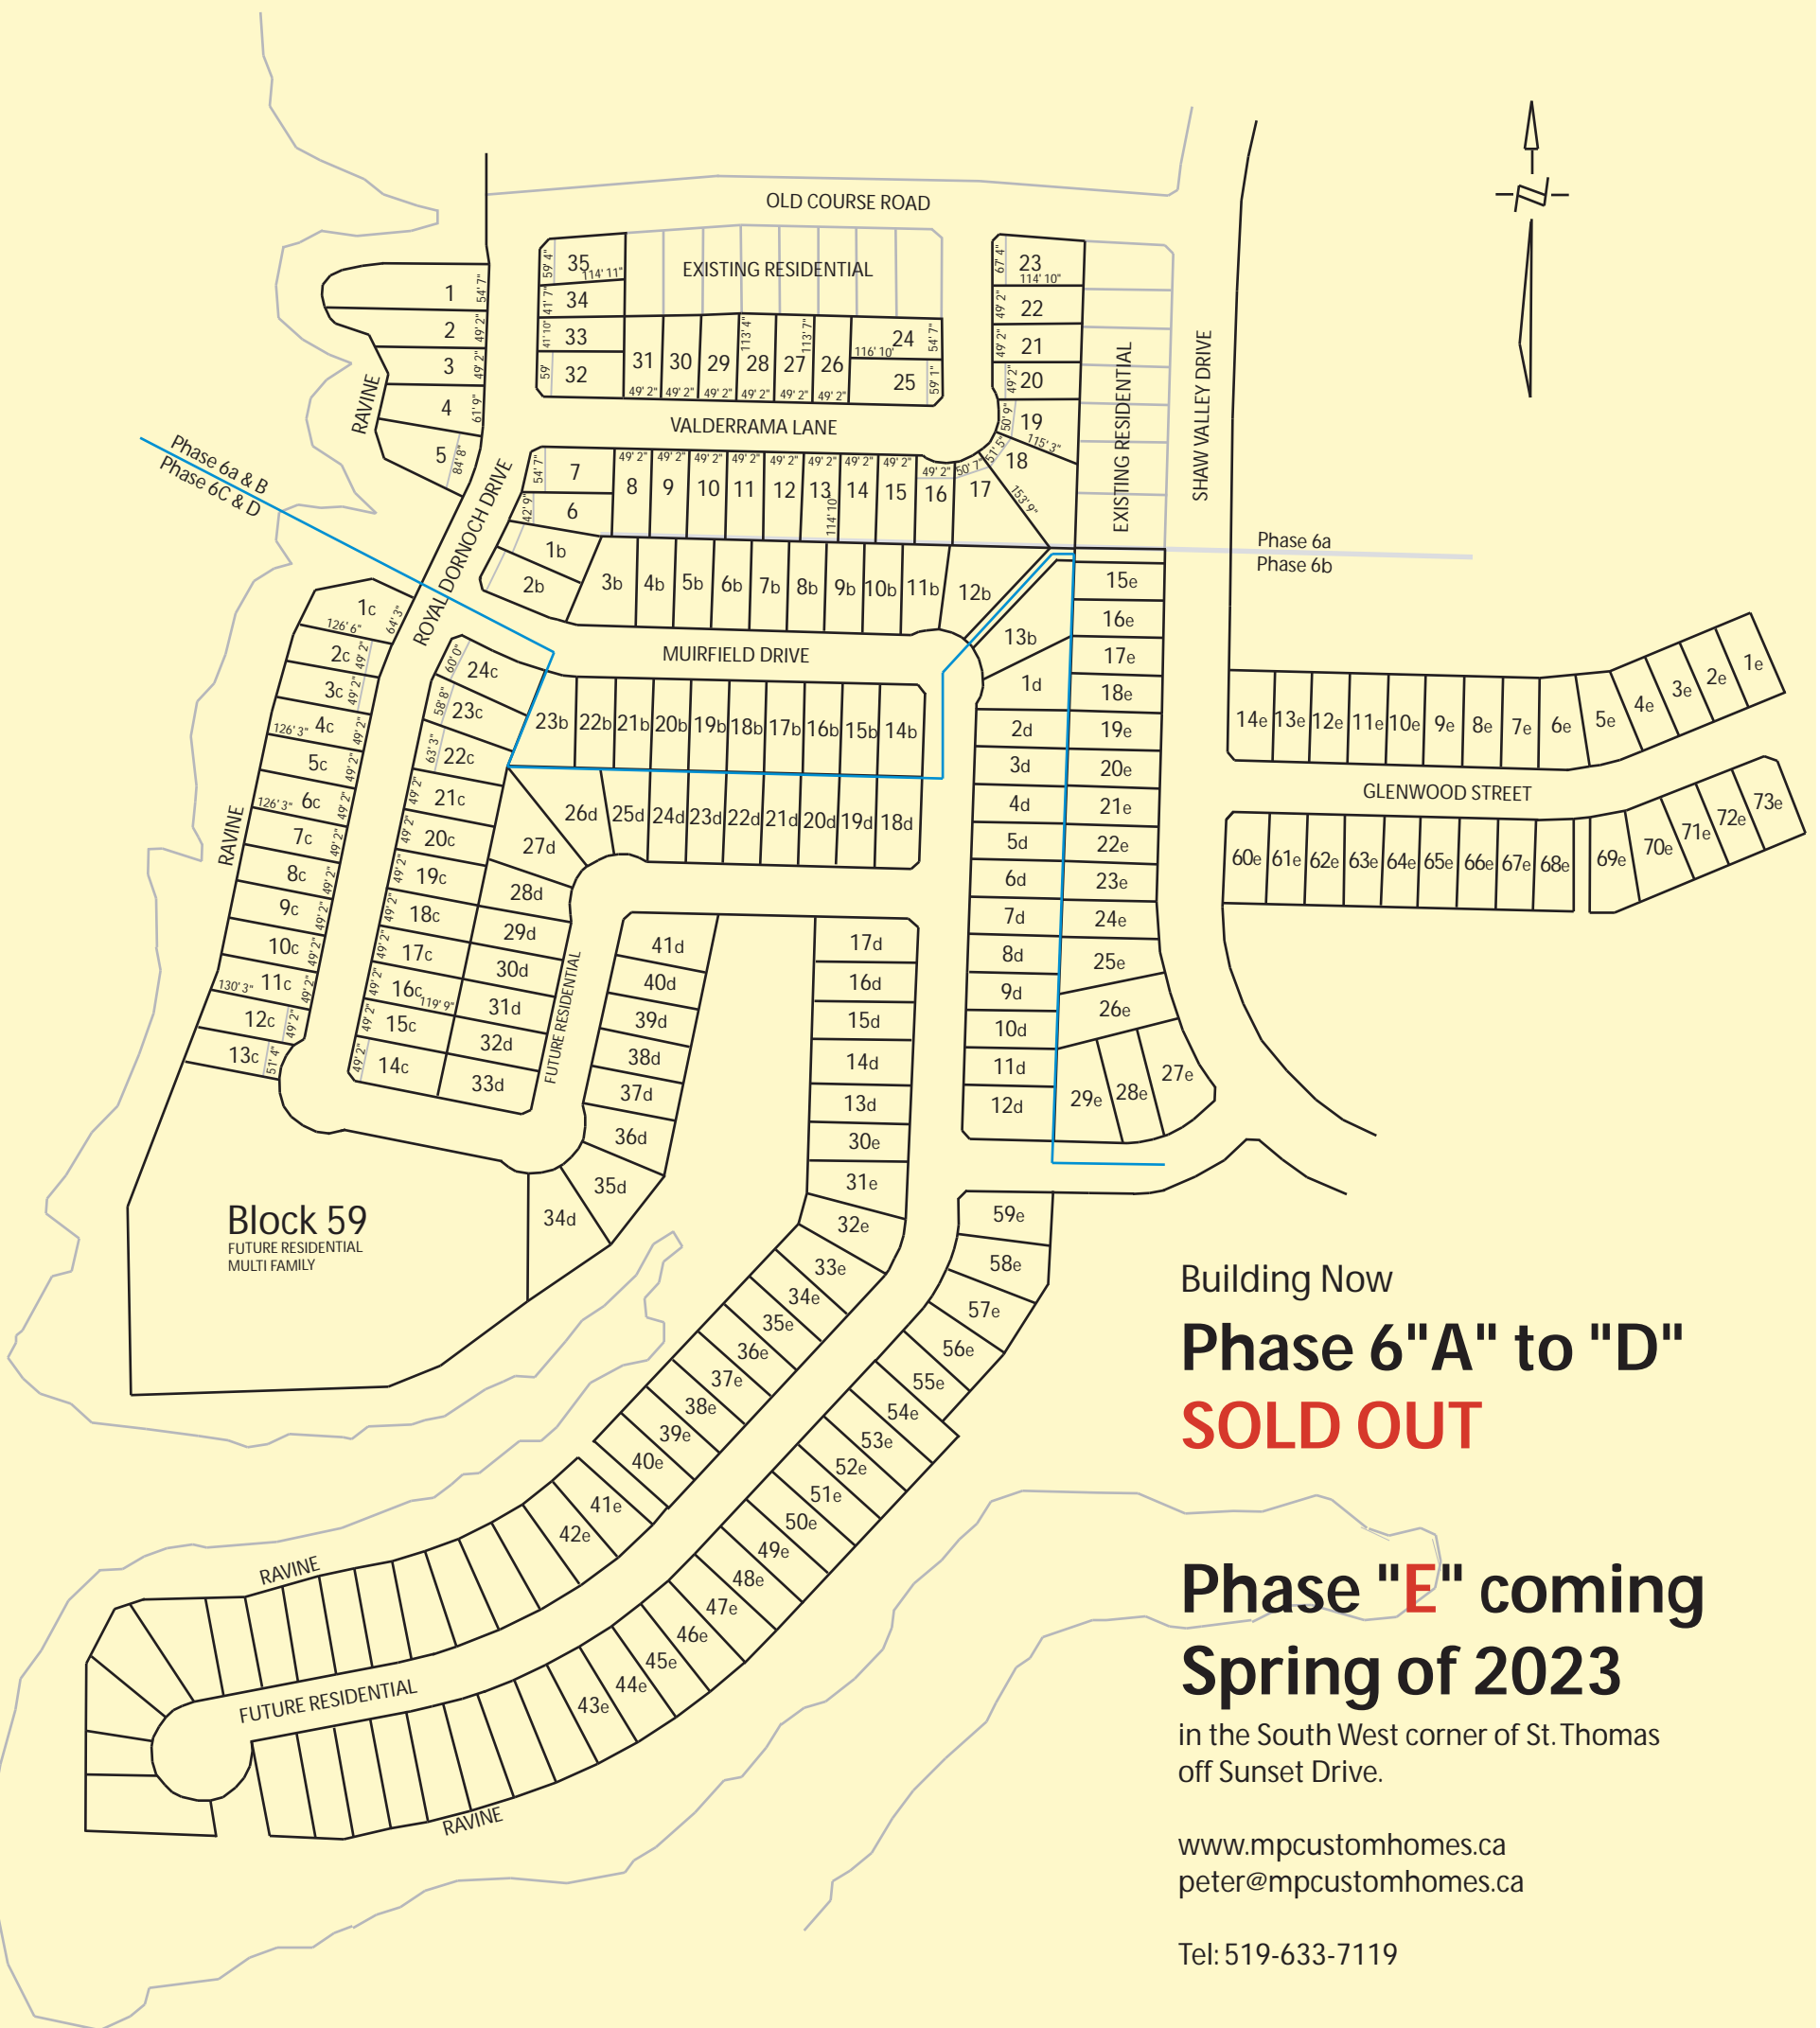

6a to e

Shaw Valley

Building Now

Phase 6 "A" to "D"
SOLD OUT

Phase "E" coming
Spring of 2023

in the South West corner of St. Thomas
off Sunset Drive.

www.mpcustomhomes.ca
peter@mpcustomhomes.ca

Tel: 519-633-7119